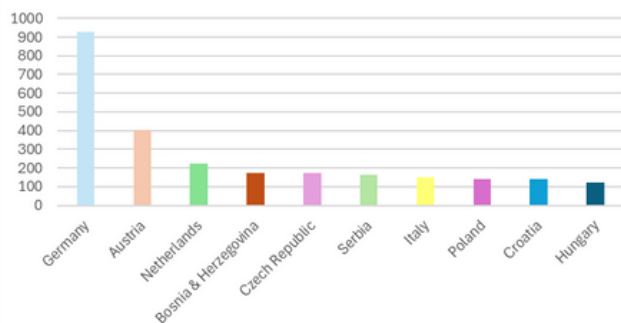

## Overnight stays 2024 - monthly TOTAL

| JAN | FEB | MAR | APR | MAY | JUN | JUL  | AUG  | SEP | OCT | NOV | DEC |
|-----|-----|-----|-----|-----|-----|------|------|-----|-----|-----|-----|
| 187 | 98  | 137 | 116 | 401 | 499 | 1083 | 1579 | 298 | 274 | 132 | 219 |

AVERAGE LENGTH OF STAY

2 days

NUMBER OF BEDS

157

NUMBER OF ACCOMMODATION ESTABLISHMENTS

9

NUMBER OF FOOD ESTABLISHMENTS

XX

Number of beds

Average length of stay

TOP 10 countries - overnight stays

TOP 10 countries - arrivals