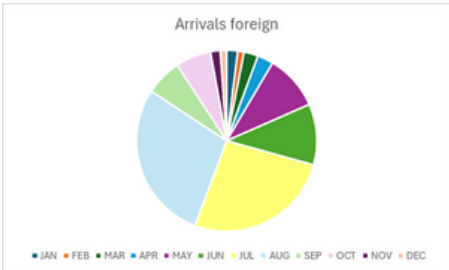

# Arrivals 2024 - annually

**Arrivals together**  
2847

**Domestic arrivals**  
1112

**Foreign arrivals**  
1737

**Domestic - 39,03%**  
**Foreign - 60,97%**

## Arrivals 2024 - monthly TOTAL

| JAN | FEB | MAR | APR | MAY | JUN | JUL | AUG | SEP | OCT | NOV | DEC |
|-----|-----|-----|-----|-----|-----|-----|-----|-----|-----|-----|-----|
| 62  | 45  | 75  | 85  | 287 | 309 | 630 | 873 | 196 | 164 | 64  | 62  |