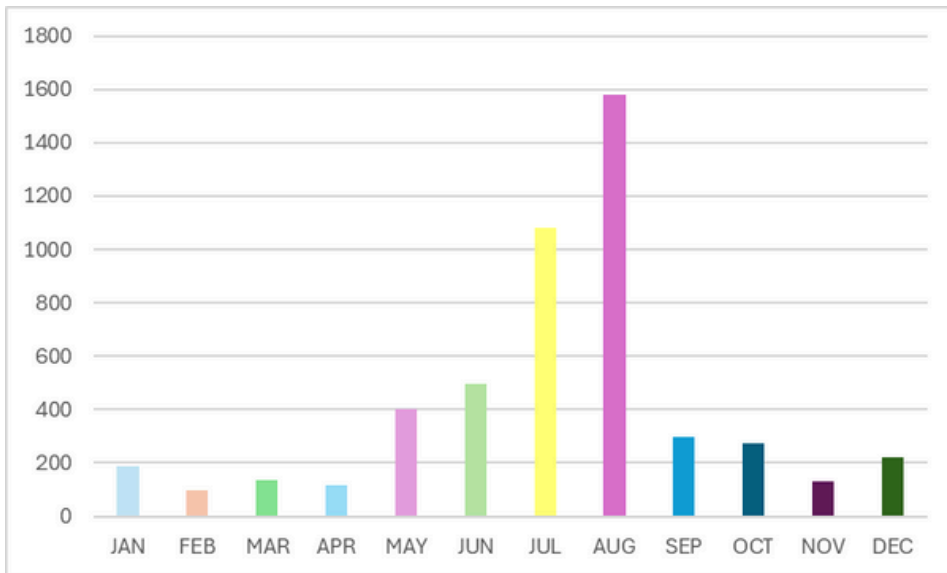

# Arrivals 2024 - annually

**Arrivals together**  
2847

**Domestic arrivals**  
1112

**Foreign arrivals**  
1737

**Domestic - 39,03%**  
**Foreign - 60,97%**

## Arrivals 2024 - monthly TOTAL

| JAN | FEB | MAR | APR | MAY | JUN | JUL | AUG | SEP | OCT | NOV | DEC |
|-----|-----|-----|-----|-----|-----|-----|-----|-----|-----|-----|-----|
| 62  | 45  | 75  | 85  | 287 | 309 | 630 | 873 | 196 | 164 | 64  | 62  |

# Overnight stays 2024 - annually

Overnights total  
5023

Domestic  
overnights  
1925

Foreign  
overnights  
3098

**Domestic - 38,33%**  
**Foreign - 61,67%**

## Overnight stays 2024 - monthly TOTAL

| JAN | FEB | MAR | APR | MAY | JUN | JUL  | AUG  | SEP | OCT | NOV | DEC |
|-----|-----|-----|-----|-----|-----|------|------|-----|-----|-----|-----|
| 187 | 98  | 137 | 116 | 401 | 499 | 1083 | 1579 | 298 | 274 | 132 | 219 |