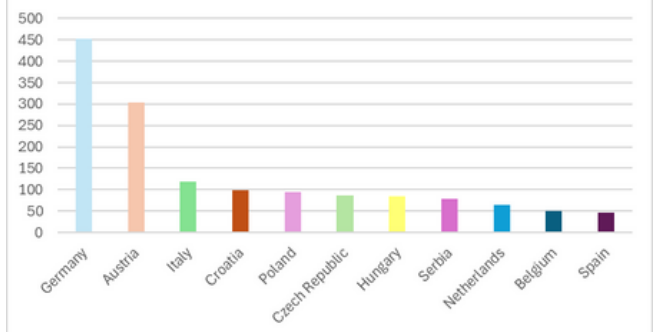

AVERAGE LENGTH OF STAY

2 days

NUMBER OF BEDS

157

NUMBER OF ACCOMMODATION ESTABLISHMENTS

9

NUMBER OF FOOD ESTABLISHMENTS

XX

Number of beds

Average length of stay

TOP 10 countries - overnight stays

TOP 10 countries - arrivals

## Destination Radlje ob Dravi