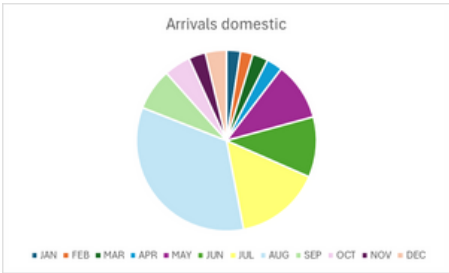

# Arrivals 2024 - annually

**Arrivals together**  
2847

**Domestic arrivals**  
1112

**Foreign arrivals**  
1737

**Domestic - 39,03%**  
**Foreign - 60,97%**

## Arrivals 2024 - monthly TOTAL

| JAN | FEB | MAR | APR | MAY | JUN | JUL | AUG | SEP | OCT | NOV | DEC |
|-----|-----|-----|-----|-----|-----|-----|-----|-----|-----|-----|-----|
| 62  | 45  | 75  | 85  | 287 | 309 | 630 | 873 | 196 | 164 | 64  | 62  |