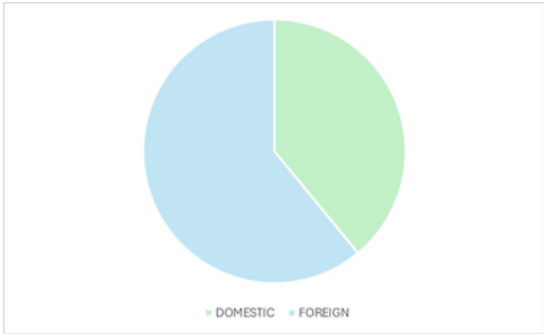

# Arrivals 2024 - annually

**Arrivals together**  
2847

**Domestic arrivals**  
1112

**Foreign arrivals**  
1737

**Domestic - 39,03%**  
**Foreign - 60,97%**

## Arrivals 2024 - monthly TOTAL

| JAN | FEB | MAR | APR | MAY | JUN | JUL | AUG | SEP | OCT | NOV | DEC |
|-----|-----|-----|-----|-----|-----|-----|-----|-----|-----|-----|-----|
| 62  | 45  | 75  | 85  | 287 | 309 | 630 | 873 | 196 | 164 | 64  | 62  |