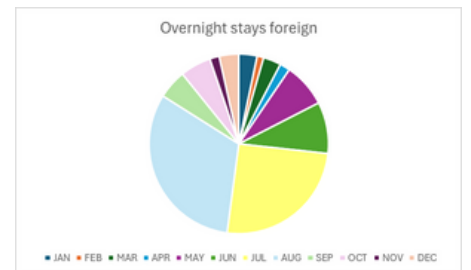

# Arrivals 2024 - annually

**Arrivals together**  
2847

**Domestic arrivals**  
1112

**Foreign arrivals**  
1737

**Domestic - 39,03%**  
**Foreign - 60,97%**

## Arrivals 2024 - monthly TOTAL

| JAN | FEB | MAR | APR | MAY | JUN | JUL | AUG | SEP | OCT | NOV | DEC |
|-----|-----|-----|-----|-----|-----|-----|-----|-----|-----|-----|-----|
| 62  | 45  | 75  | 85  | 287 | 309 | 630 | 873 | 196 | 164 | 64  | 62  |

# Overnight stays 2024 - annually

Overnights total  
5023

Domestic  
overnights  
1925

Foreign  
overnights  
3098

**Domestic - 38,33%**  
**Foreign - 61,67%**

## Overnight stays 2024 - monthly TOTAL

| JAN | FEB | MAR | APR | MAY | JUN | JUL  | AUG  | SEP | OCT | NOV | DEC |
|-----|-----|-----|-----|-----|-----|------|------|-----|-----|-----|-----|
| 187 | 98  | 137 | 116 | 401 | 499 | 1083 | 1579 | 298 | 274 | 132 | 219 |