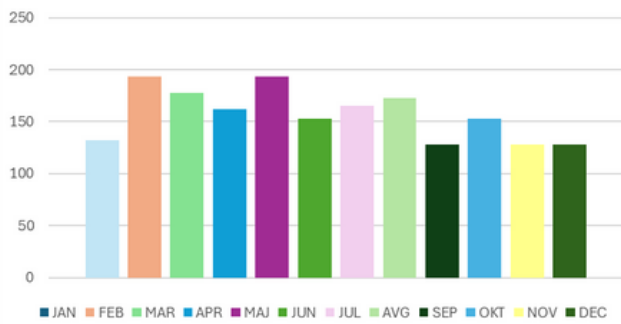

## Arrivals 2024 - monthly TOTAL

| JAN | FEB | MAR | APR | MAY | JUN | JUL | AUG | SEP | OCT | NOV | DEC |
|-----|-----|-----|-----|-----|-----|-----|-----|-----|-----|-----|-----|
| 62  | 45  | 75  | 85  | 287 | 309 | 630 | 873 | 196 | 164 | 64  | 62  |

## Overnight stays 2024 - monthly TOTAL

| JAN | FEB | MAR | APR | MAY | JUN | JUL  | AUG  | SEP | OCT | NOV | DEC |
|-----|-----|-----|-----|-----|-----|------|------|-----|-----|-----|-----|
| 187 | 98  | 137 | 116 | 401 | 499 | 1083 | 1579 | 298 | 274 | 132 | 219 |

AVERAGE LENGTH OF STAY

2 days

NUMBER OF BEDS

157

NUMBER OF ACCOMMODATION ESTABLISHMENTS

9

NUMBER OF FOOD ESTABLISHMENTS

XX

Number of beds

Average length of stay

TOP 10 countries - overnight stays

TOP 10 countries - arrivals