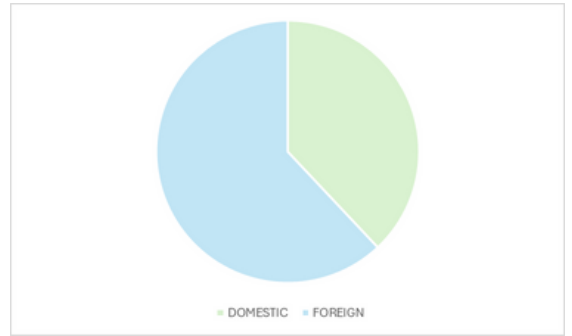

# Arrivals 2024 - annually

**Arrivals together**  
2847

**Domestic arrivals**  
1112

**Foreign arrivals**  
1737

**Domestic - 39,03%**  
**Foreign - 60,97%**

## Arrivals 2024 - monthly TOTAL

| JAN | FEB | MAR | APR | MAY | JUN | JUL | AUG | SEP | OCT | NOV | DEC |
|-----|-----|-----|-----|-----|-----|-----|-----|-----|-----|-----|-----|
| 62  | 45  | 75  | 85  | 287 | 309 | 630 | 873 | 196 | 164 | 64  | 62  |

# Overnight stays 2024 - annually

Overnights total  
5023

Domestic  
overnights  
1925

Foreign  
overnights  
3098

**Domestic - 38,33%**  
**Foreign - 61,67%**