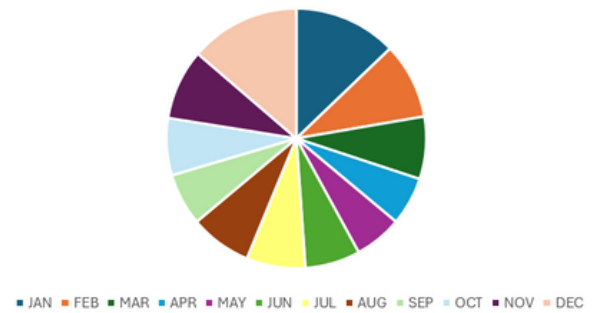

## Arrivals 2024 - monthly TOTAL

| JAN | FEB | MAR | APR | MAY | JUN | JUL | AUG | SEP | OCT | NOV | DEC |
|-----|-----|-----|-----|-----|-----|-----|-----|-----|-----|-----|-----|
| 62  | 45  | 75  | 85  | 287 | 309 | 630 | 873 | 196 | 164 | 64  | 62  |

## Overnight stays 2024 - monthly TOTAL

| JAN | FEB | MAR | APR | MAY | JUN | JUL  | AUG  | SEP | OCT | NOV | DEC |
|-----|-----|-----|-----|-----|-----|------|------|-----|-----|-----|-----|
| 187 | 98  | 137 | 116 | 401 | 499 | 1083 | 1579 | 298 | 274 | 132 | 219 |

AVERAGE LENGTH OF STAY

2 days

NUMBER OF BEDS

157

NUMBER OF ACCOMMODATION ESTABLISHMENTS

9

NUMBER OF FOOD ESTABLISHMENTS

XX

Number of beds

Average length of stay

TOP 10 countries - overnight stays

TOP 10 countries - arrivals