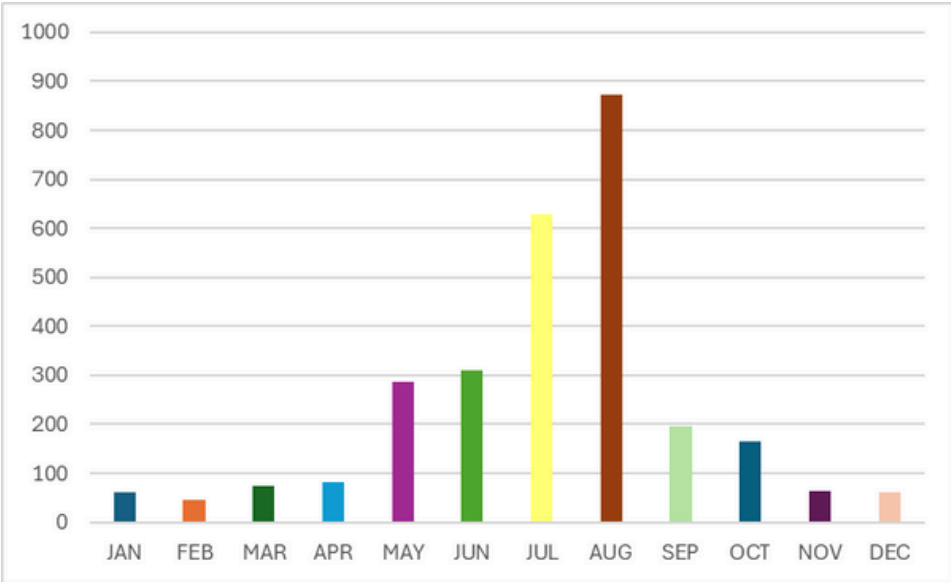

# Arrivals 2024 - annually

**Arrivals together**  
2847

**Domestic arrivals**  
1112

**Foreign arrivals**  
1737

**Domestic - 39,03%**  
**Foreign - 60,97%**

## Arrivals 2024 - monthly TOTAL

| JAN | FEB | MAR | APR | MAY | JUN | JUL | AUG | SEP | OCT | NOV | DEC |
|-----|-----|-----|-----|-----|-----|-----|-----|-----|-----|-----|-----|
| 62  | 45  | 75  | 85  | 287 | 309 | 630 | 873 | 196 | 164 | 64  | 62  |